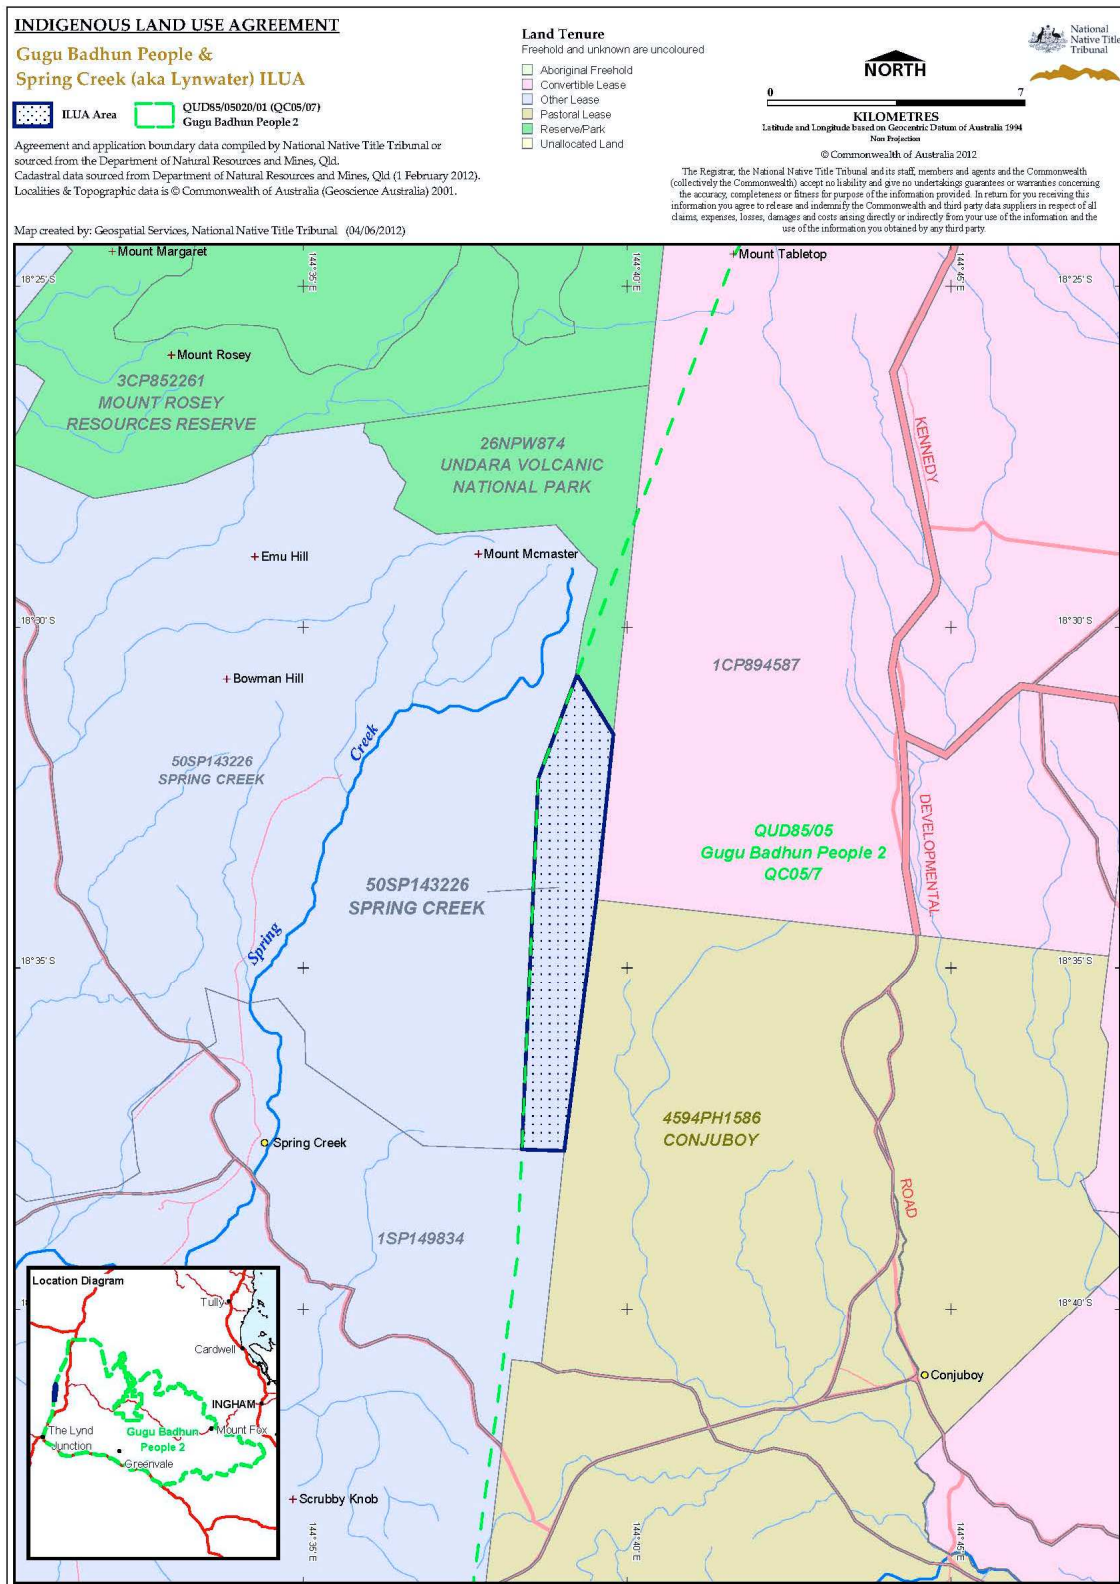

B. Map

Filepath:P:\GEO_INFO\Products\QLD\ILUA\2012\QA2012_068 Gugu Badhun & Spring Creek (aka Lynwater) ILUA\Mapping\GT2012_0963 Map & Desc\20120604_QA2012_068_Tenure_A3P.wor
Map Ref: 20120604_QA2012_068_Tenure_A3P.pdf